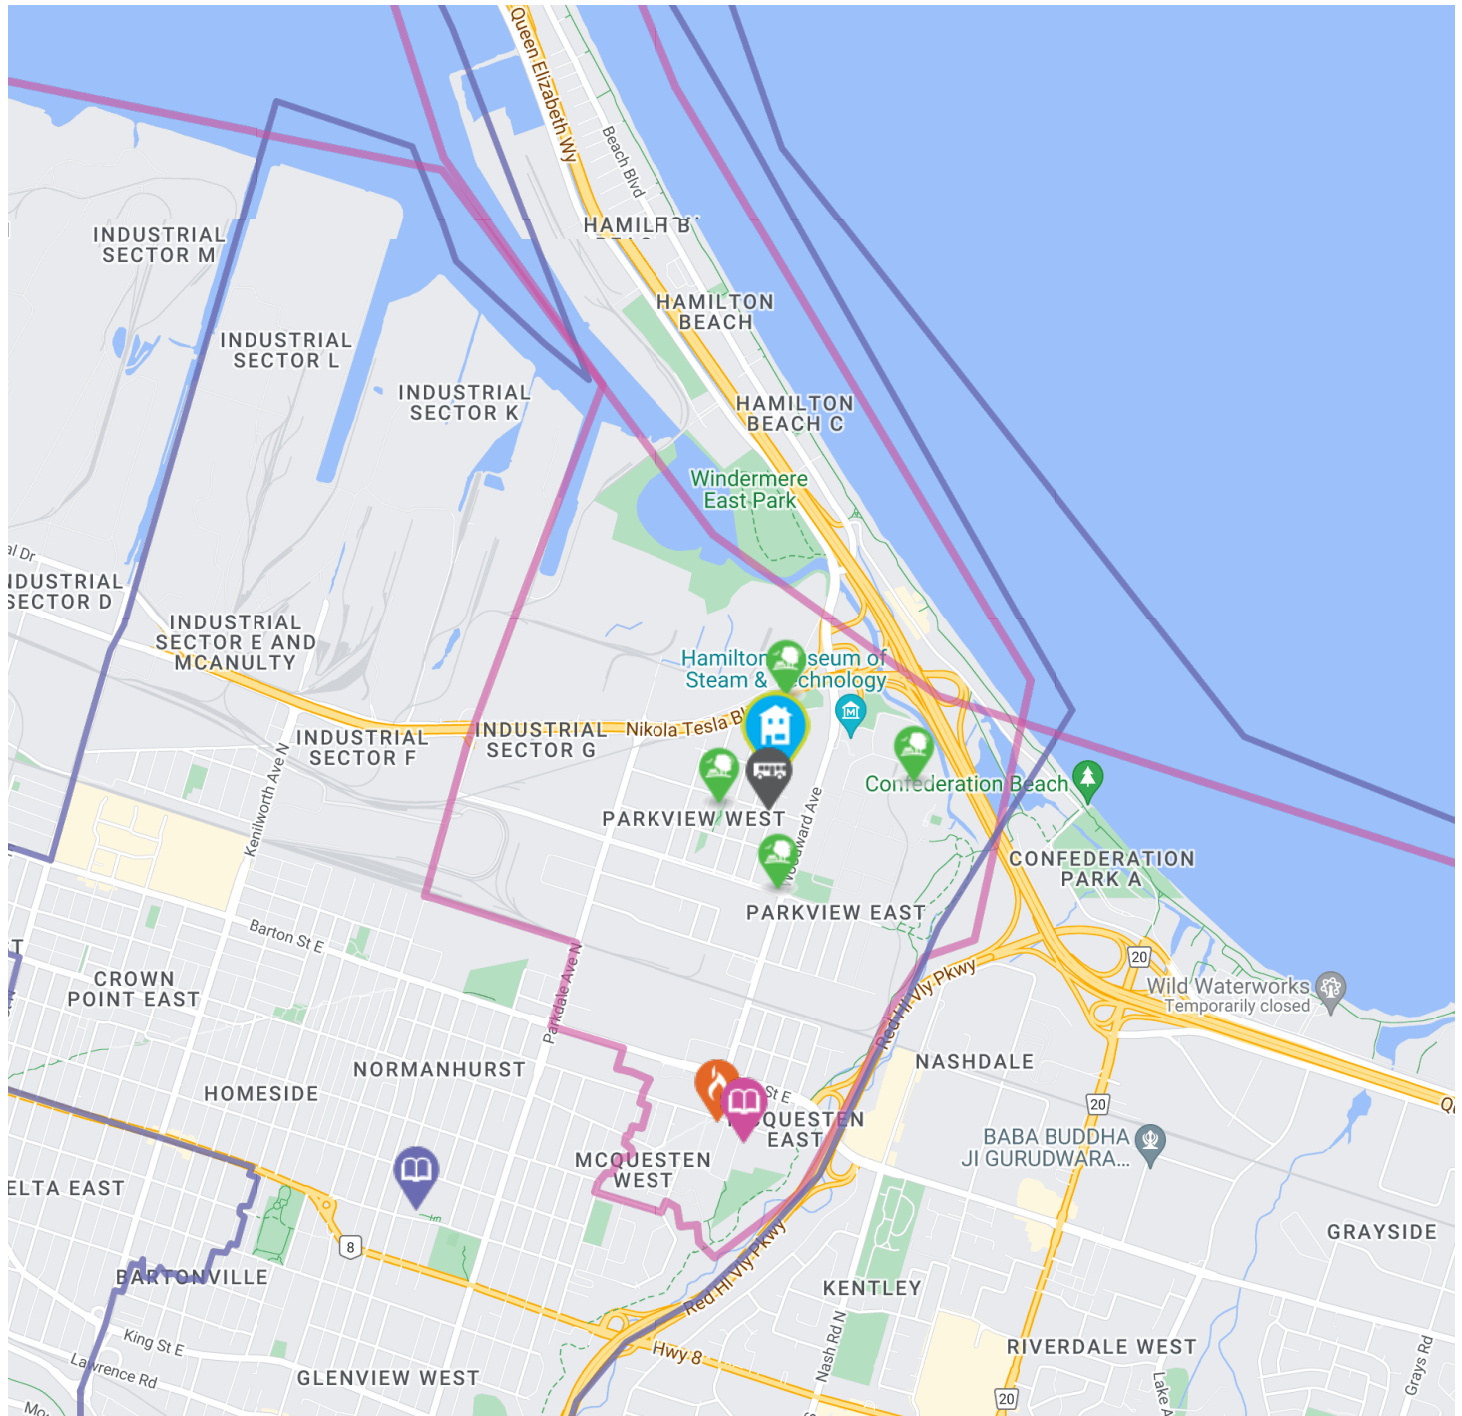

The nearest rail transit stop is West Harbour GO

7.36 KM away

<https://www.gotransit.com...>

The nearest street-level transit stop is Glow At Dunn

about a 2 minute walk - 0.12 KM

<http://www.hamilton.ca...>

3.8 KM away

| | |
|---------------------|---|
| Type | Urgent Care |
| Address | 2757 King St E, Hamilton, ON, L8G 5E4, Canada |
| Phone Number | 905-522-1155 |

<https://www.stjoes.ca...>

The nearest fire station is Hamilton Fire Station 8

1.54 KM away

Address 400 Melvin Avenue, Hamilton, ON L8H

<https://www.hamilton.ca...>

The nearest police facility is East End Station

3.88 KM away

Address 2825 King Street East, Hamilton, ON L8G

<https://hamiltonpolice.on.ca...>

Map data ©2024 Google [Report a map error](#)

Elementary Schools

Middle Schools

High Schools

Transit

Safety

Elementary Attendance Zone

Middle Attendance Zone